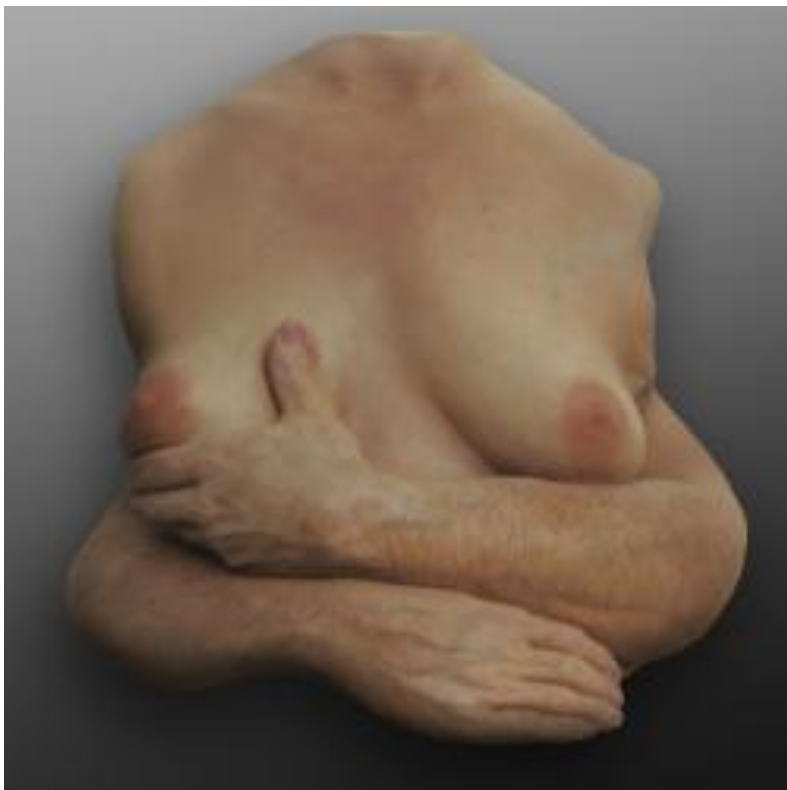

„Kiss II“ oil and resin