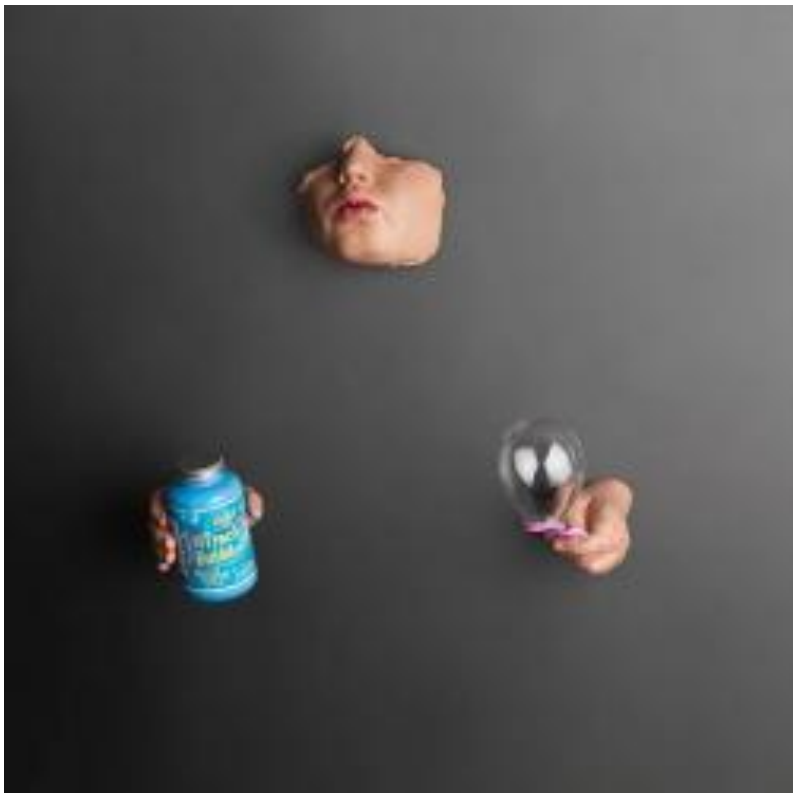

„Red Tie II“ bronze

„Bubbles II“ oil and bronze